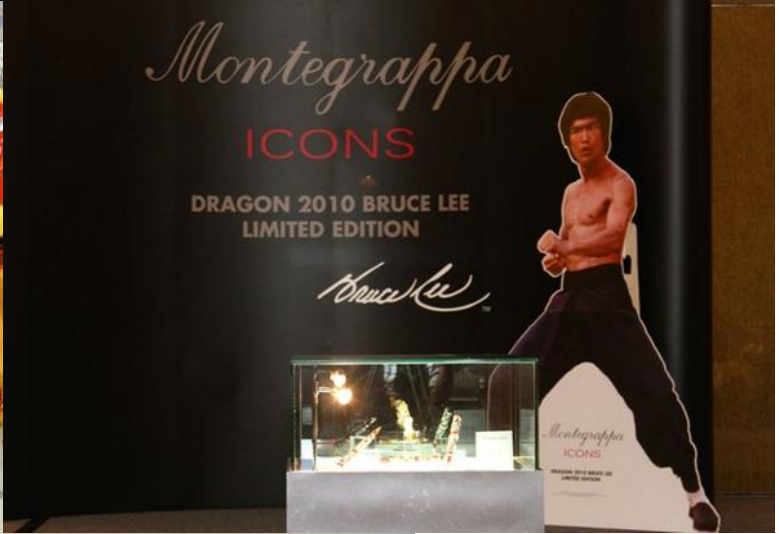

*ing a nutshell
launches & fashion shows*